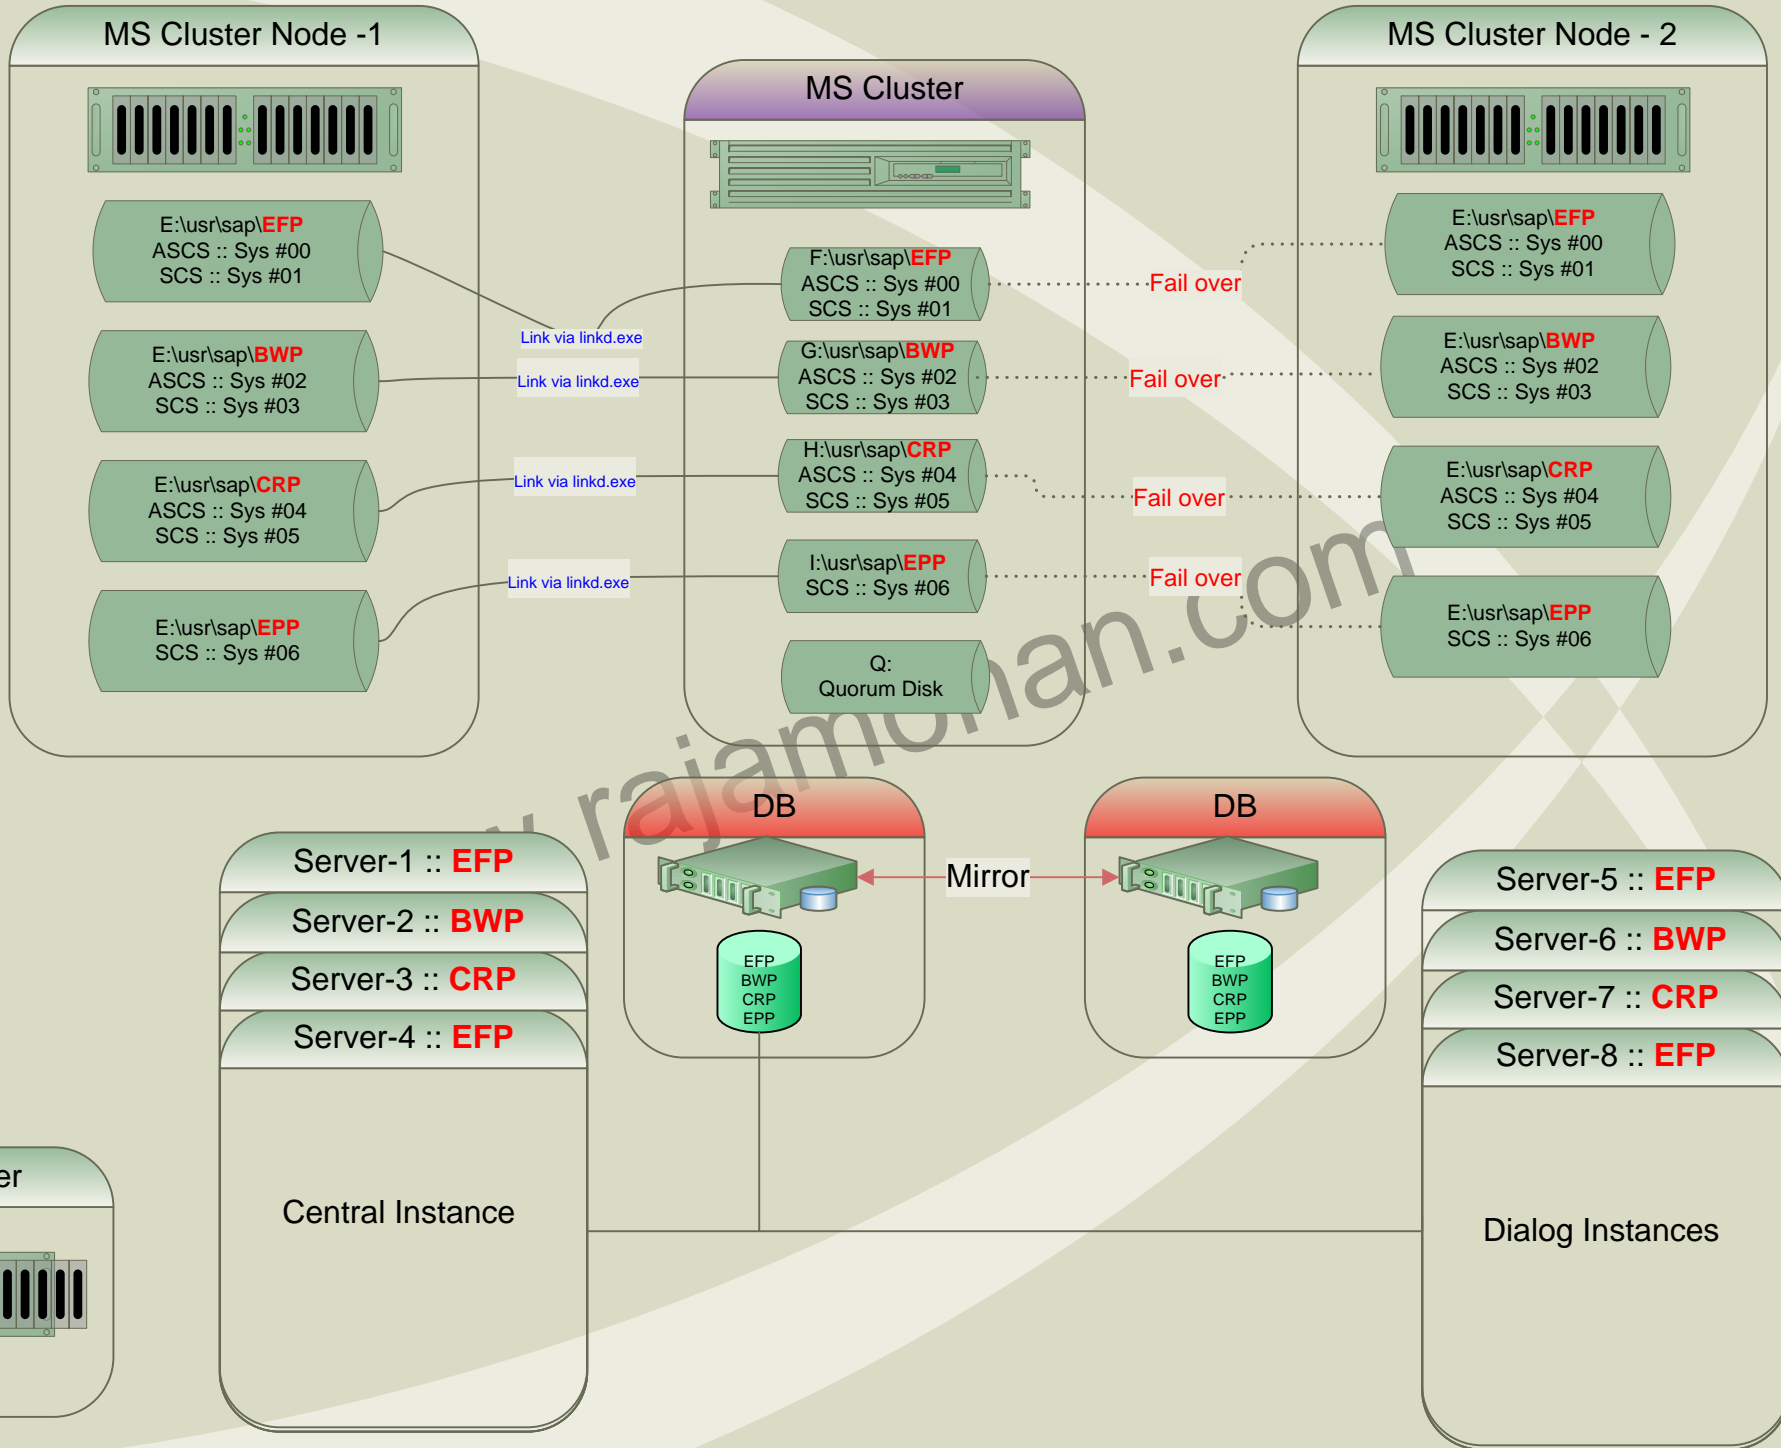

Multiple SAP Systems in one Microsoft Cluster with db away from the cluster using db-mirroring

SID:

EFP
BWP
CRP
EPP

ECC Finance :
BW:
CRM:
Portal :